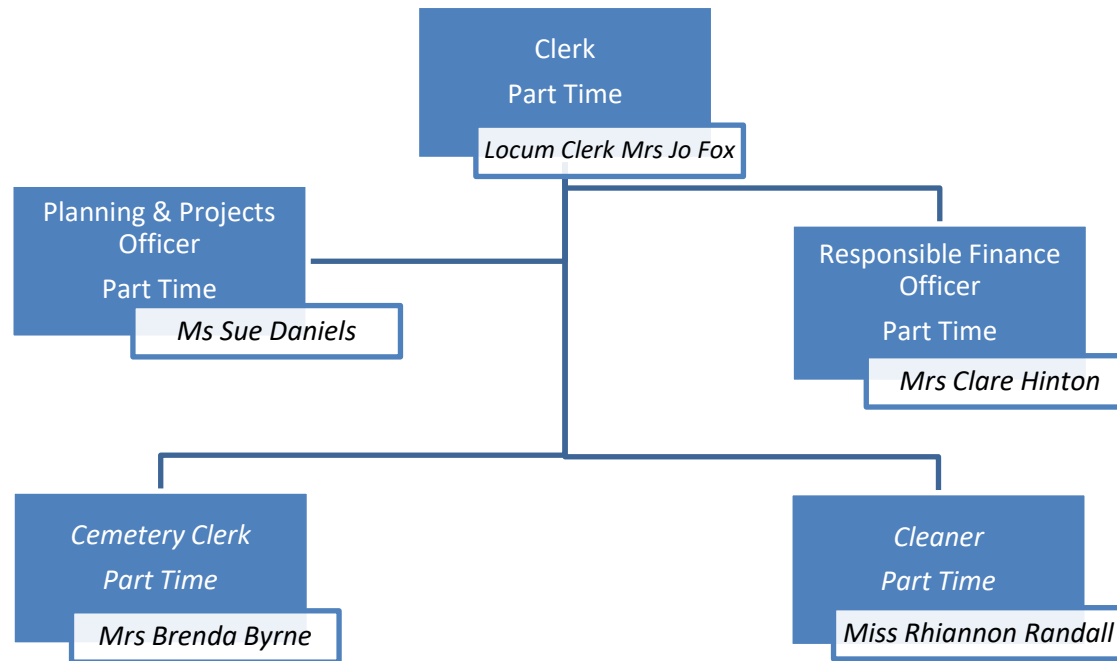

SHEDFIELD PARISH COUNCIL

(Incorporating the villages of Shedfield, Shirrell Heath and Waltham Chase)

Shedfield Parish Council's Organisational Structure

Correct as at Jan 19

Shedfield Parish Office, Upper Church Road, Shedfield, Southampton, Hampshire SO32 2JB