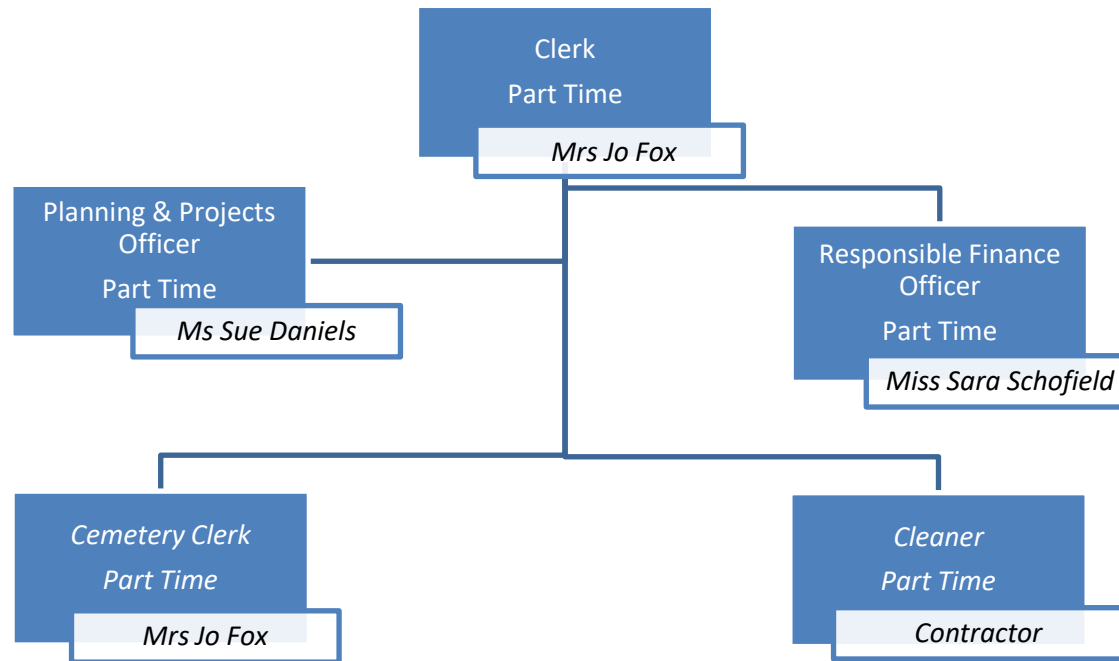

SHEDFIELD PARISH COUNCIL

(Incorporating the villages of Shedfield, Shirrell Heath and Waltham Chase)

Shedfield Parish Council's Organisational Structure

Correct as at Jan 19

Shedfield Parish Office, Upper Church Road, Shedfield, Southampton, Hampshire SO32 2JB